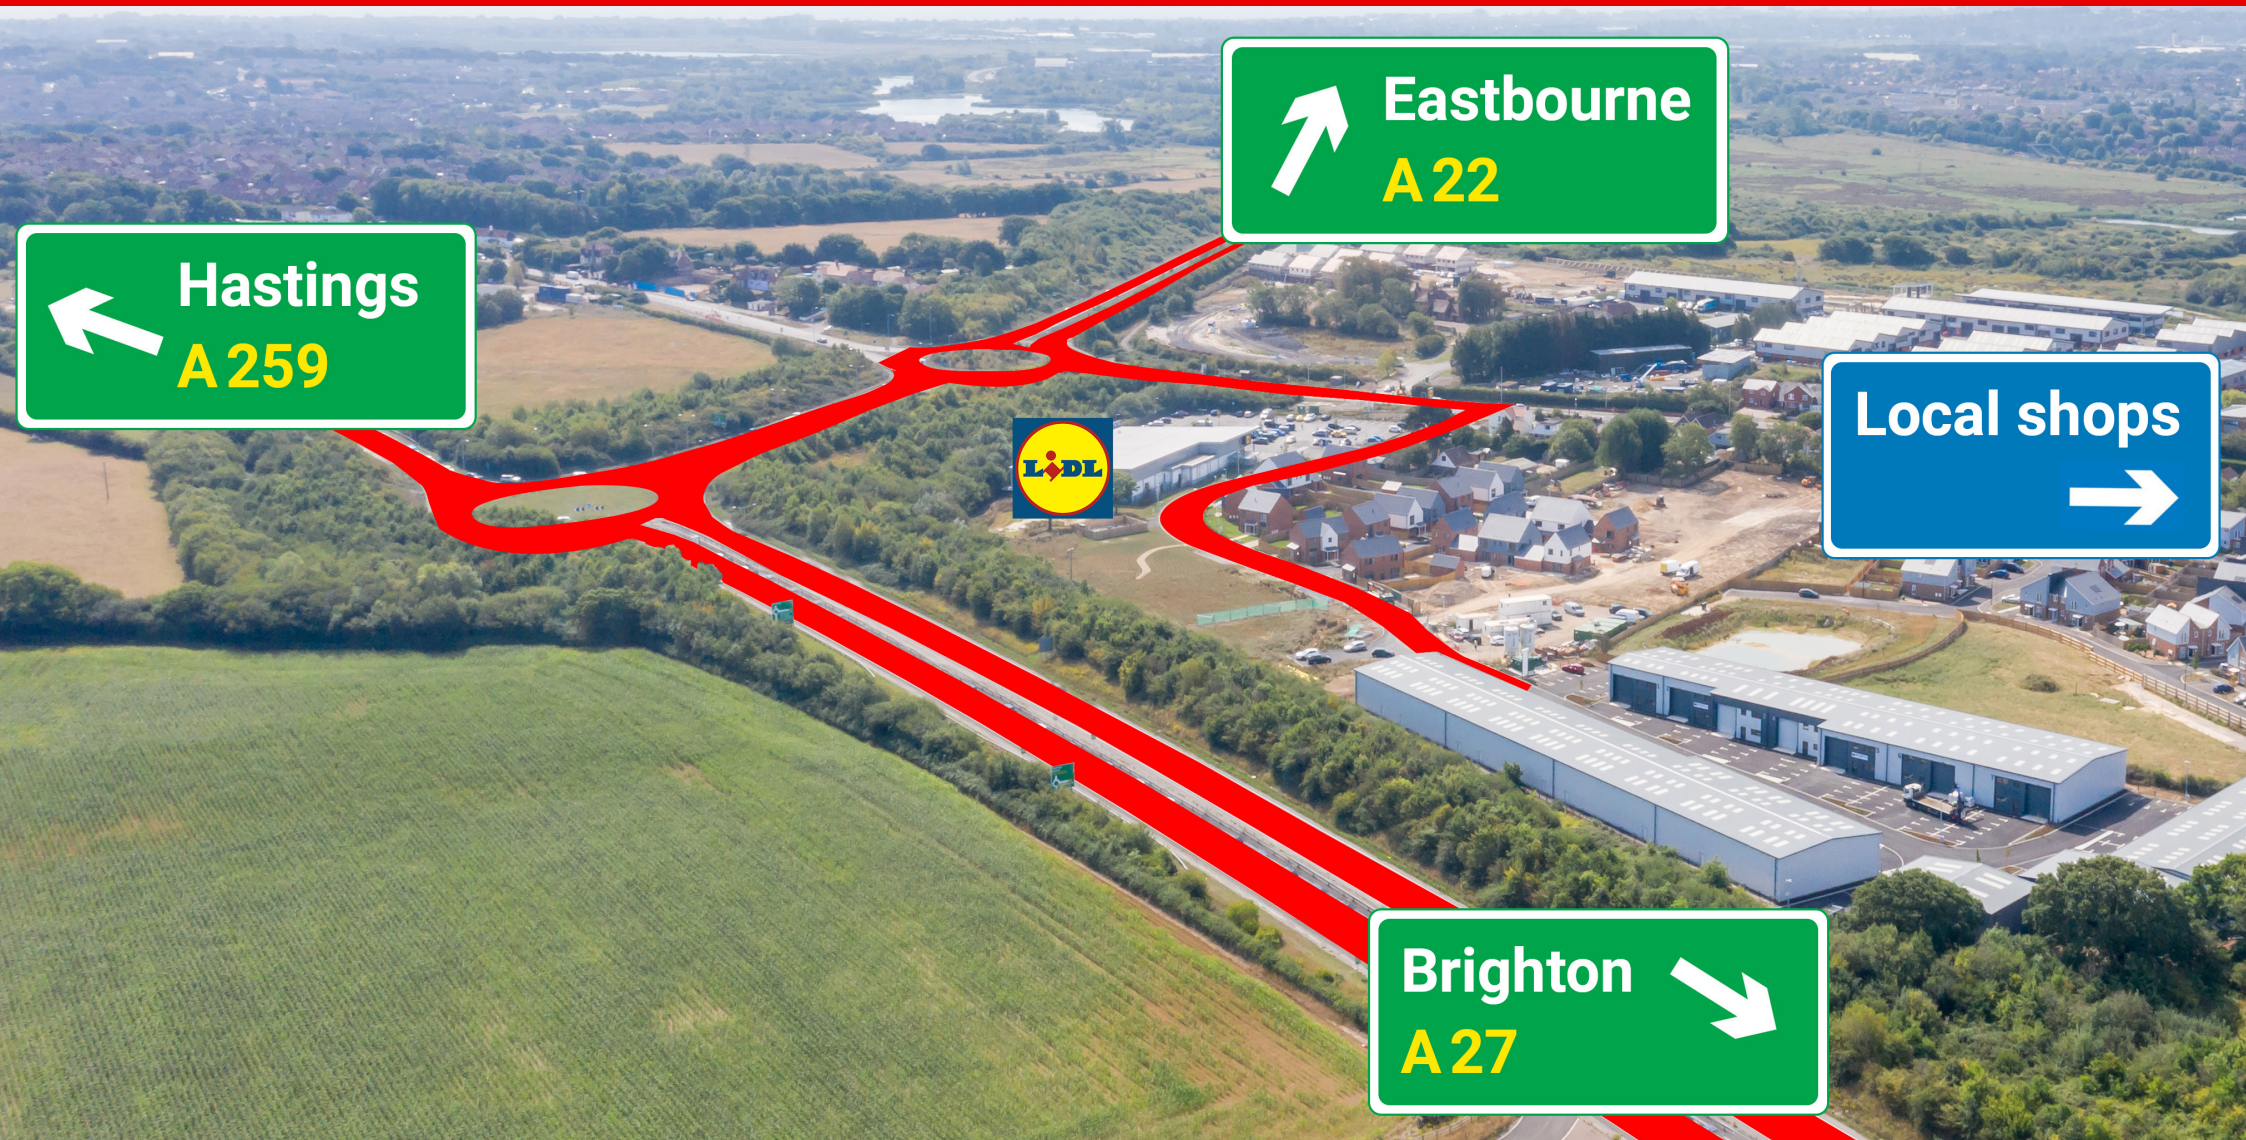

Well located new trade / warehouse / light industrial units

From 1,851 to 19,859 sq ft (172 to 1,845 m²) - Ready Now

Accommodation Schedule

Unit	M ²	Ft ²	Car Sp.
1	172	1,851	LET
2	177	1,905	LET
3	191	2,056	LET
4	204	2,196	LET
5	277	2,982	LET
6	284	3,057	LET
7	286	3,078	LET
8	221	2,379	LET
9	219	2,357	LET
10	219	2,357	LET
11	215	2,314	LET
12	233	2,508	LET
13	206	2,217	LET
14	231	2,368	LET
15	229	2,465	LET
16	224	2,411	LET
17	184	1,981	LET
18	179	1,927	LET
19	179	1,927	LET
20	179	1,927	LET
21	179	1,927	UNDER OFFER
22	177	1,905	LET